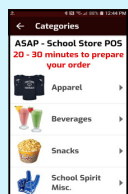

School POS Online Ordering

POS SYSTEMS GROUP
877-271-3730
www.schoolpos.com

Start & pause when you like.
12 month usage plan = 18-20/months
25% discount when you renew subscription

Order by Cell or Computer

Order Mgr. **texts** Customer Delivery or Pick-up Status

Orders **integrated into** POS for better Management

Includes:

- We build, design Web Store/Cafe
- You (or we) supply item pictures.
- We export data from School POS
- Choose Room or Postal Delivery
- Choose store/café Pickup or Curbside
- Choose Payments: COD, C-Card, Both
- Access Admin. web portal to modify.
- Internet Marketing Webinars offered

Customer Connects EZ

- School/District Website Shop-us Link
- Cell-Computer Desktop icon Shortcut
- Apple-Android App. (purchase) option
- Social Media links (your marketing)

Communicate:

- Order Mgr website tracks orders
- Order Mgr. sounds bell with order
- Access Order Mgr. from anywhere!
- Text customer when order will be ready
- Customer gets order (pdf.) receipt
- Teacher email receives orders