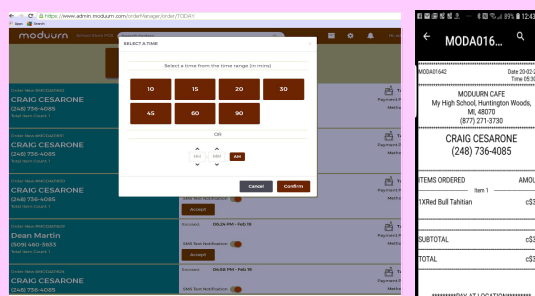

Order Mgr. **texts** Customer Delivery or Pick-up Status