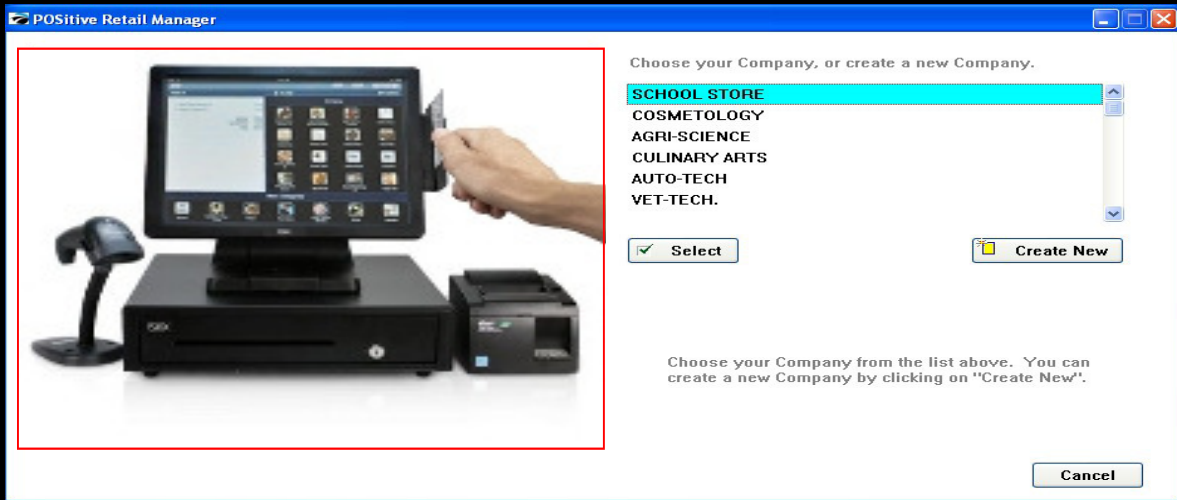

Voc-Tech. Center POS

Career Center Features

- **No Monthly Cloud-POS Fees!**
- Uses Microsoft Windows SQL engine
- **Use Win-Touch Tablet, Laptop, PC**
- Run Stand-Alone Station or Network option
- Re-use POS software @ multiple locations
- Employee, Inventory, Vendor Tracking
- Manages Assets, Inventory & \$\$
- **Many affordable Hardware Options**
- **Standard & Mobile POS Station Options**
- **Simple, Easy & Fast to Operate!**
- 12 Month Support & Training included
- **20yrs. School POS experience .**
- Informative Reports & Graphs!
- Credit, Debit, Loyalty & Free Gift Cards!
- **Staff House Account options & More!**
- **We do Start-up T.S. programming!**